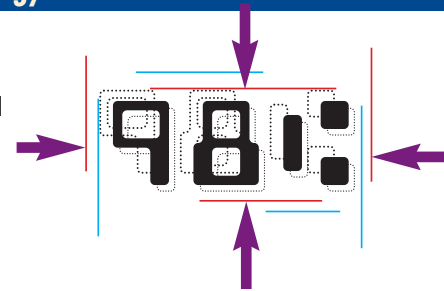

ExPT™ Exact Positioning Technology

A MICR line out of alignment is one cause of rejected checks, a multi-million dollar problem for banks and companies. ExPT™ allows users to precisely adjust the MICR line without affecting the data file.

Available on all TROY MICR 9050 series printers.