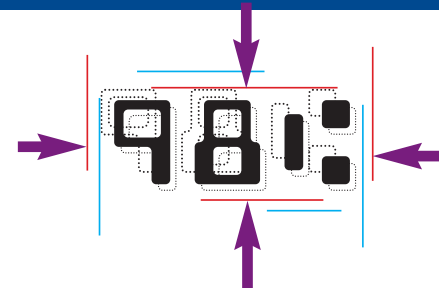

Major Selling Points

- **Three Model Choices**— providing security options to fit your need.
- **New Class of Printing**— at 55 pages per minute, the 4350 stands alone as a cost effective mid-level production printer.
- **Low Cost of Ownership**— HP award-winning reliability combined with superior fraud and theft deterrence from TROY.
- **Improved value**— fastest work group printer in it's class. The ability to accommodate 5 trays, higher duty cycle.
- **Versatile supply options**— All TROY printers are fully compatible with TROY MICR cartridges and standard HP cartridges.

TROY Exclusive Security Features

3-Position Printer Key Locks and Paper Tray Locks

Most businesses locate their workgroup printer in an open office environment. This creates a security risk. TROY offers MICR locks and paper tray locks to reduce the risk of check stock theft and printer misuse.

Standard on TROY MICR 4350n Secure Ex.
Tray locks optional on other MICR 4350n printers.

Exclusive TROYmark™ Intelligent Anti-tampering Technology

TROYmark™ is a watermark of user-defined variable data, printed diagonally across each check. It provides state-of-the-art deterrence of fraudulent check alteration.

Standard on TROY MICR 4350n Secure Ex.

ExPT™ Exact Positioning Technology

A MICR line out of alignment is one cause of rejected checks, a multi-million dollar problem for banks and companies. ExPT™ allows users to precisely adjust the MICR line without affecting the data file.

Available on all TROY MICR 4350n series printers.

Built-in Secure Encryption and Decryption

Data security is critical in a distributed printing application. TROY's encryption/ decryption technology "unlocks" and prints the data only when it is received at the TROY printer.