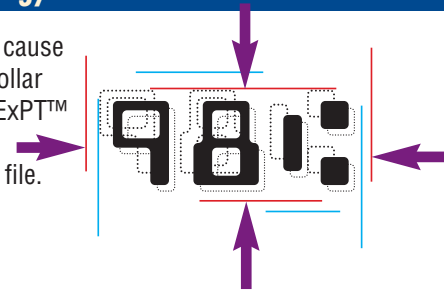

ExPT™ Exact Positioning Technology

A MICR line out of alignment is one cause of rejected checks, a multi-million dollar problem for banks and companies. ExPT™ allows users to precisely adjust the MICR line without affecting the data file.

Available on all TROY MICR 4250 series printers.