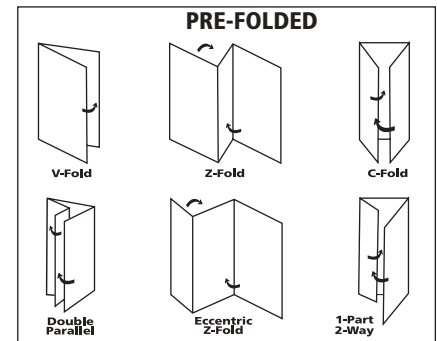

Technical Specification

Processing speed	Manual feed
Monthly Duty Cycle	6,250
Form size	Manual - Up to 6-3/4" wide folded
Fold configurations	Pre-Folded by Hand - V, C, Z, Eccentric Z, Double Parallel and Value Added Formats
Value Added Features	Testing may be required
Paper weights	Min. 24# - Max. 32# (Bond)
Sealer	Integral 2 roller system
Color	Light grey
Size	Open 5.125"H x 11.82"L x 19.7"W Closed 5.125"H x 11.82"L x 11"W
Weight	20 lbs.
Power	External power pack, 110v 60HZ 1ph 3A
Warranty	3 Months
Compliance	CE Certified